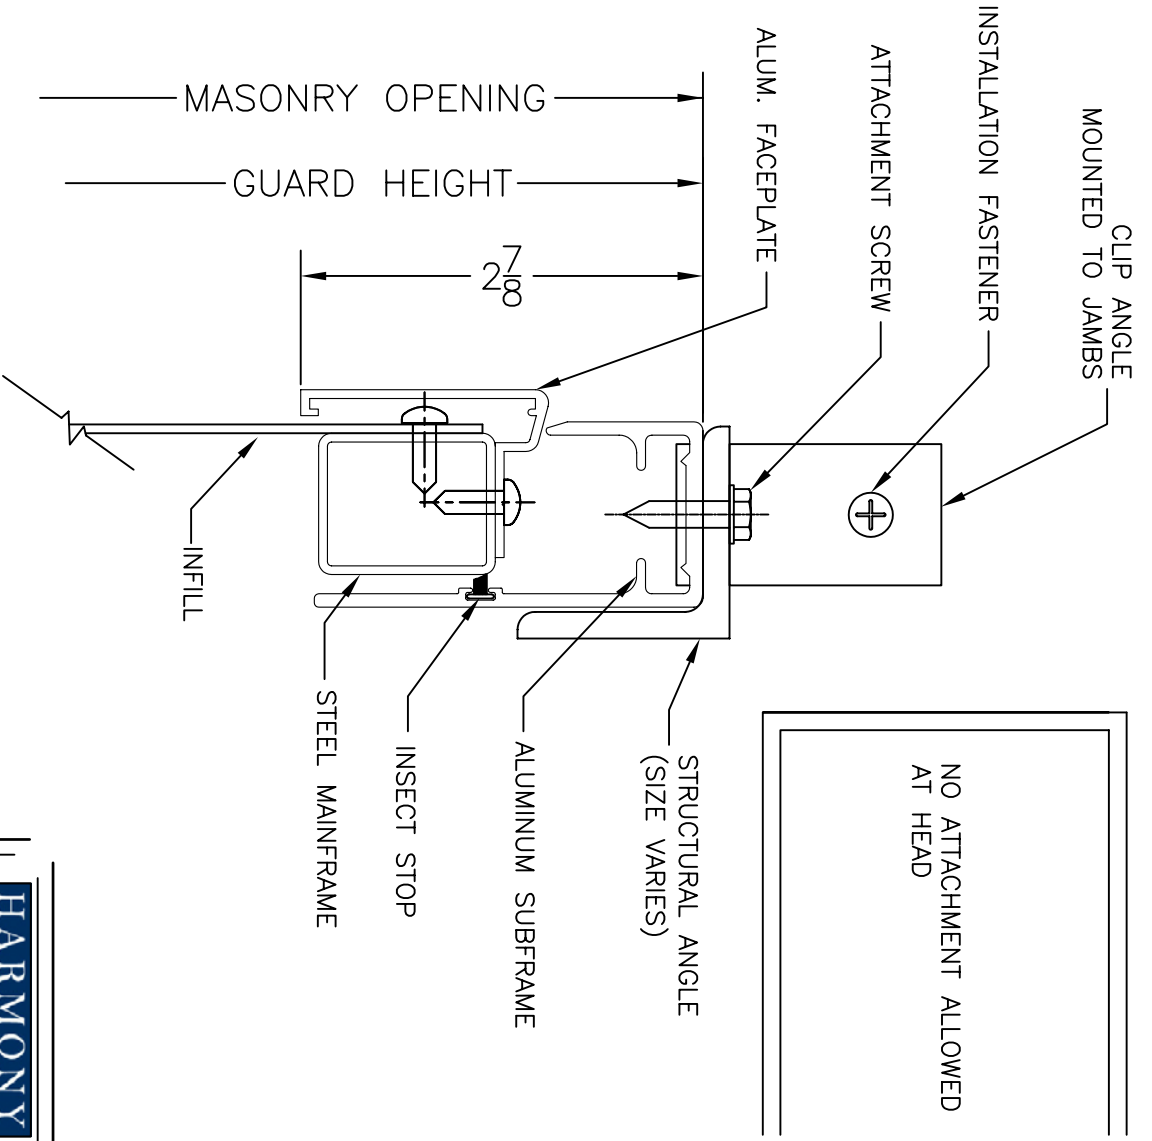

20 CHURCH RD. - EMIGSVILLE, PA 17318
 717-767-2779 - FAX - 717-767-2918
 website: www.harmonyspi.com

PRODUCT: HP-1050

DESCRIPTION: STANDARD HEAD CONDITION

DATE: 05/13/09 DWG. BY: SAB

SHEET NO.: 1 OF 1 DWG. NO.: 1050-HD-1

20 CHURCH RD. - EMIGSVILLE, PA 17318
 717-767-2779 - FAX - 717-767-2918
 website: www.harmonyspi.com

PRODUCT: HP-1050

DESCRIPTION: SURFACE MOUNT HEAD

DATE: 05/13/09 DWG. BY: SAB

SHEET NO.: 1 OF 1 DWG. NO.: 1050-HD-2

20 CHURCH RD. - EMIGSVILLE, PA 17318
 717-767-2779 - FAX - 717-767-2918
 website: www.harmonyspi.com

PRODUCT:	HP-1050
DESCRIPTION:	NO HEAD CONDITION
DATE:	05/13/09
SHEET NO.:	1 OF 1
DWG. BY:	SAB
DWG. NO.:	1050-HD-3