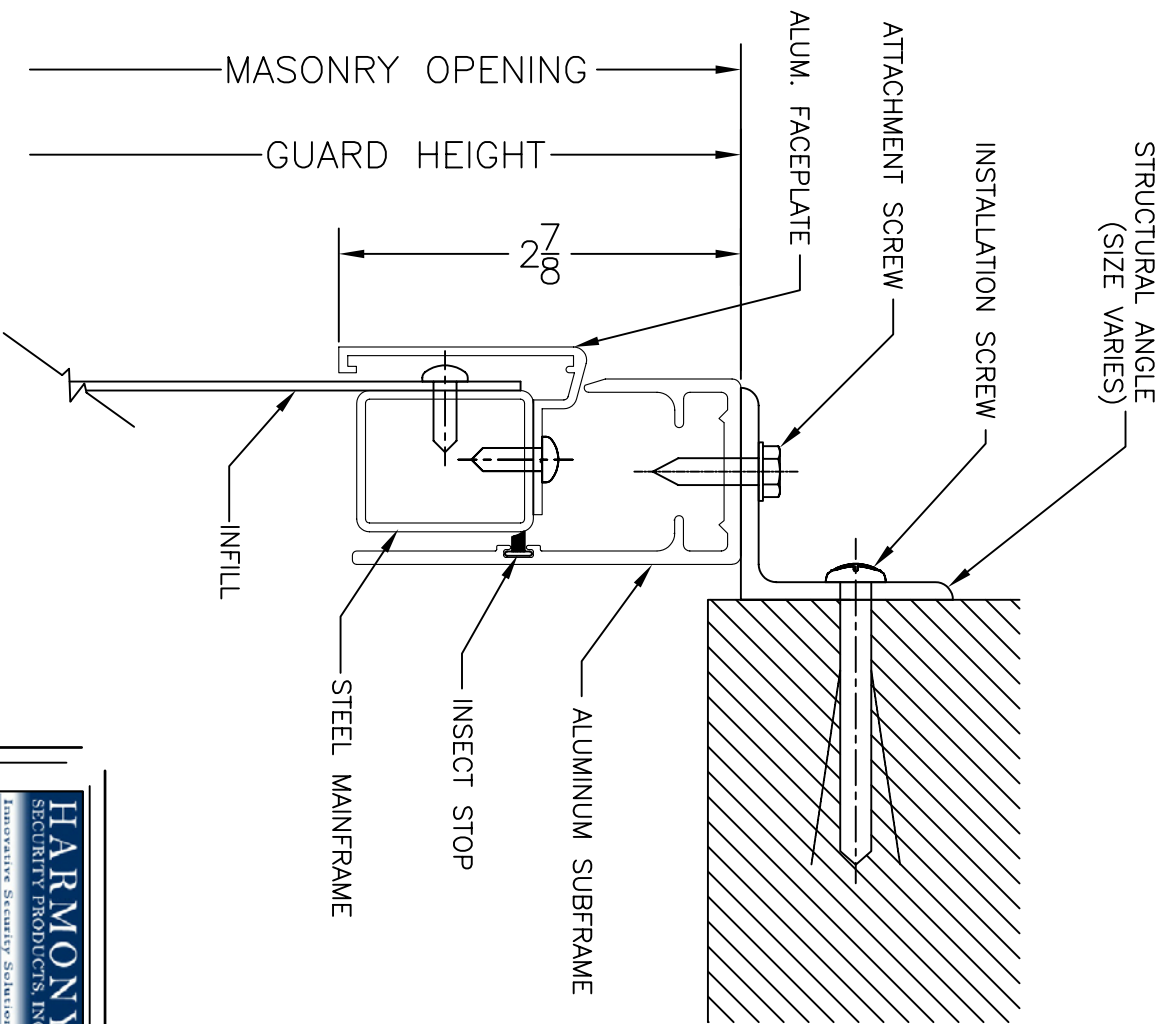

20 CHURCH RD. - EMIGSVILLE, PA 17318
 717-767-2779 - FAX - 717-767-2918
 website: www.harmonyspi.com

PRODUCT: HP-1050

DESCRIPTION: STANDARD HEAD CONDITION

DATE: 05/13/09 DWG. BY: SAB

SHEET NO.: 1 OF 1 DWG. NO.: 1050-HD-1

20 CHURCH RD. - EMIGSVILLE, PA 17318
 717-767-2779 - FAX - 717-767-2918
 website: www.harmonyspi.com

PRODUCT: HP-1050

DESCRIPTION: SURFACE MOUNT HEAD

DATE: 05/13/09 DWG. BY: SAB

SHEET NO.: 1 OF 1 DWG. NO.: 1050-HD-2

20 CHURCH RD. - EMIGSVILLE, PA 17318
 717-767-2779 - FAX - 717-767-2918
 website: www.harmonyspi.com

PRODUCT:	HP-1050
DESCRIPTION:	NO HEAD CONDITION
DATE:	05/13/09
SHEET NO.:	1 OF 1
DWG. BY:	SAB
DWG. NO.:	1050-HD-3